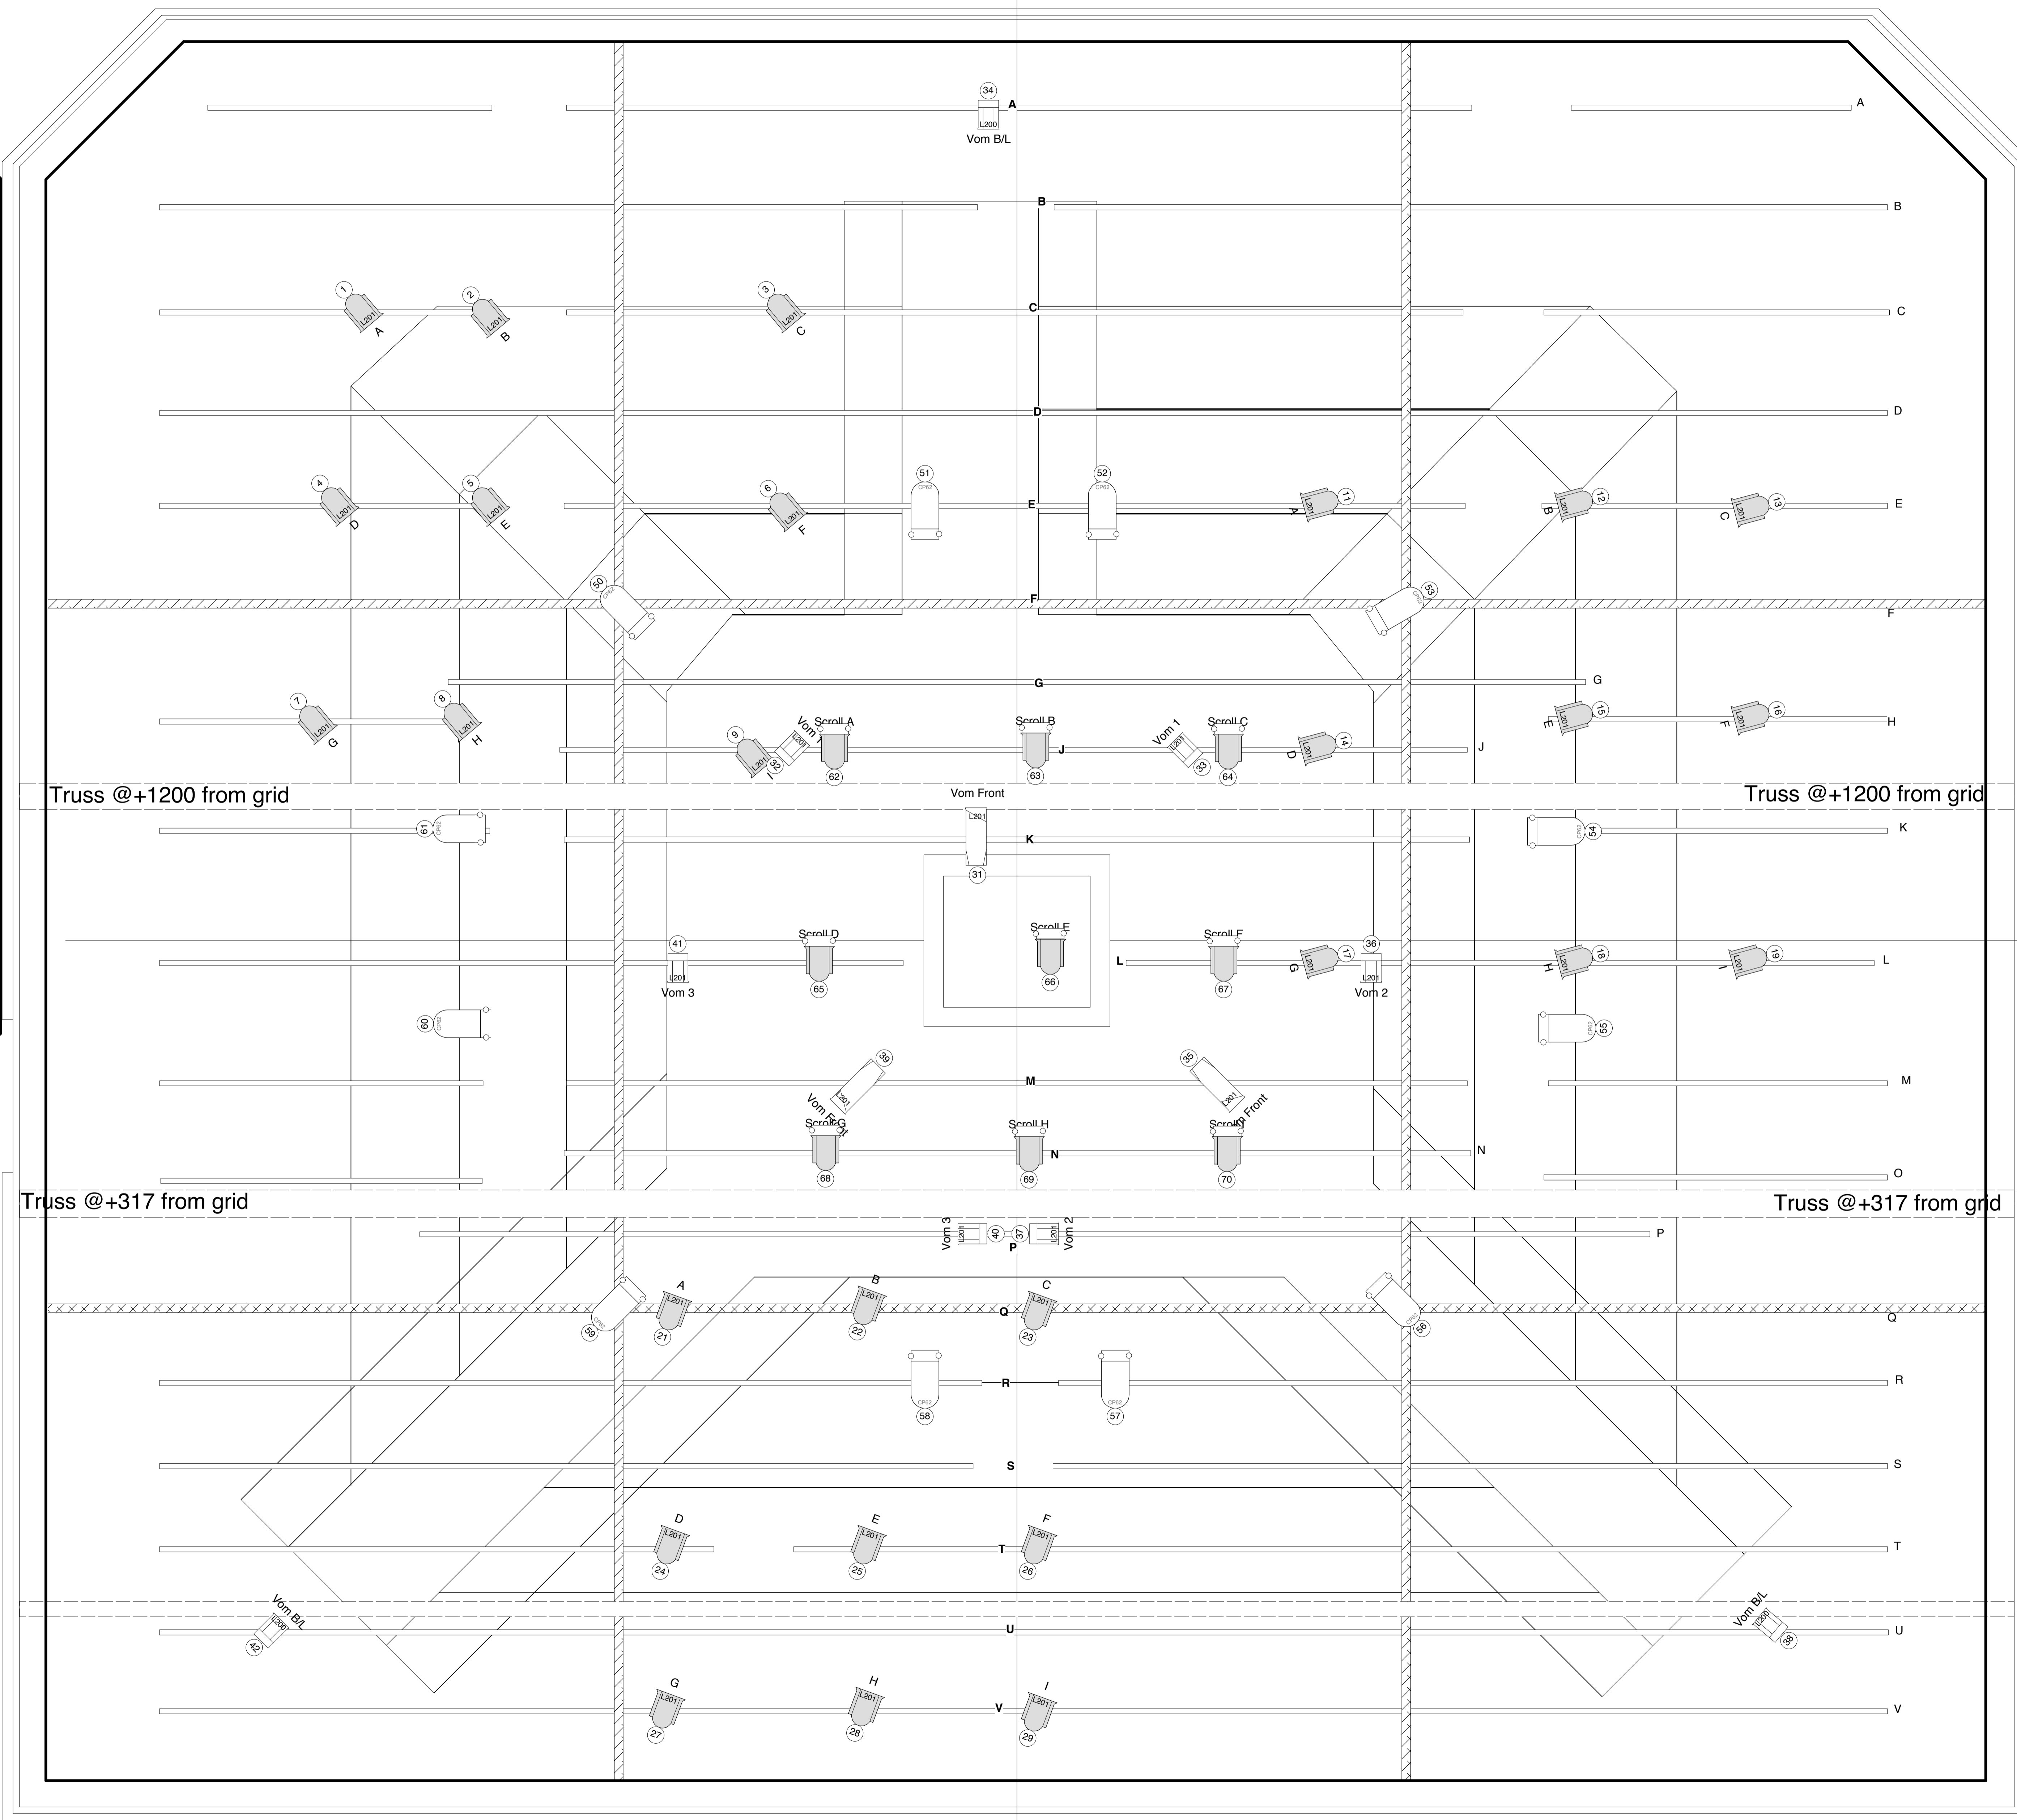

CL

Legend

-  Selecon 1.2k Fresnel (36)
-  Starlette 1k Fresnel
-  Selecon Acclaim fresnel
-  Quartet PC (9)
-  Selecon 1.2k 15/31
-  Selecon 1.2k 24/40
-  Selecon 1.2k 28/52
-  ADB DW104
-  ADB A59 (3)
-  Selecon Axial Acclaim 24/40
-  CP62 Parcan (12)
-  Animation Disc
-  Scroller
-  Sanyo XP100

Frame	No.	Colour
1	130	Clear
2	201	Full CT Blue
3	206	1/4 CT Orange
4	241	Fluorescent 5700K
5	156	Chocolate
6	004	Medium Gastard Amber
7	352	Glacier Blue
8	117	Steel Blue
9	721	Berry Blue
10	124	Dark Green
11	341	Plum
12	019	Fire
13	158	Deep Orange
14	170	Deep Lavender
15	115	Peacock Blue
16	328	Follies Pink

Venue: *The Round, Stephen Joseph Theatre*
Director:
Designer:
Lighting:
Date:
Scale: 1:25 @A0

CL