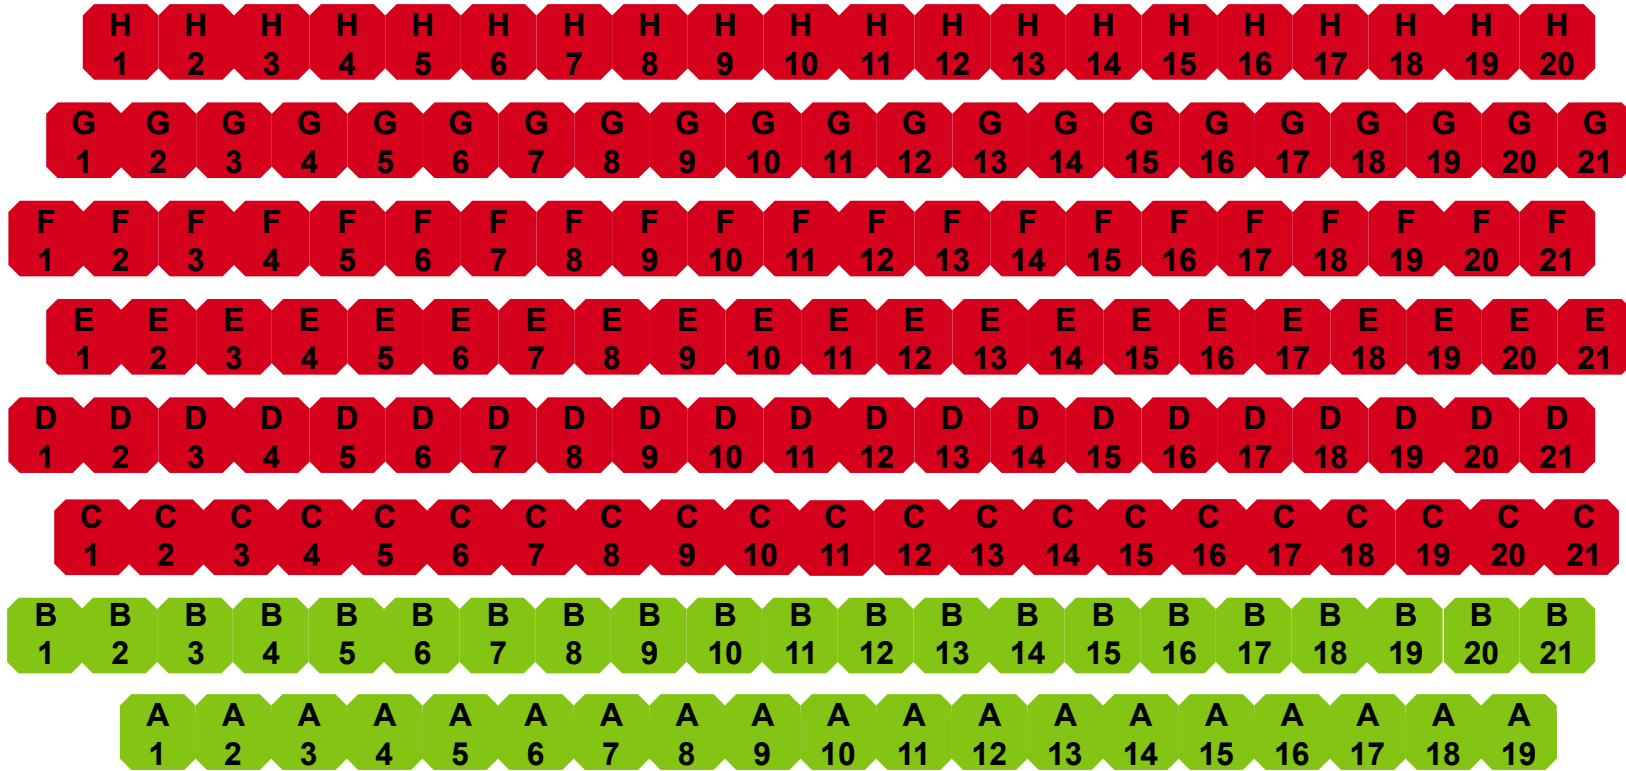

Entrance

The McCarthy auditorium

STEPHEN
JOSEPH
THEATRE
SCARBOROUGH

Gents
Toilets

Ladies
Toilets

Stage

Access
to lift