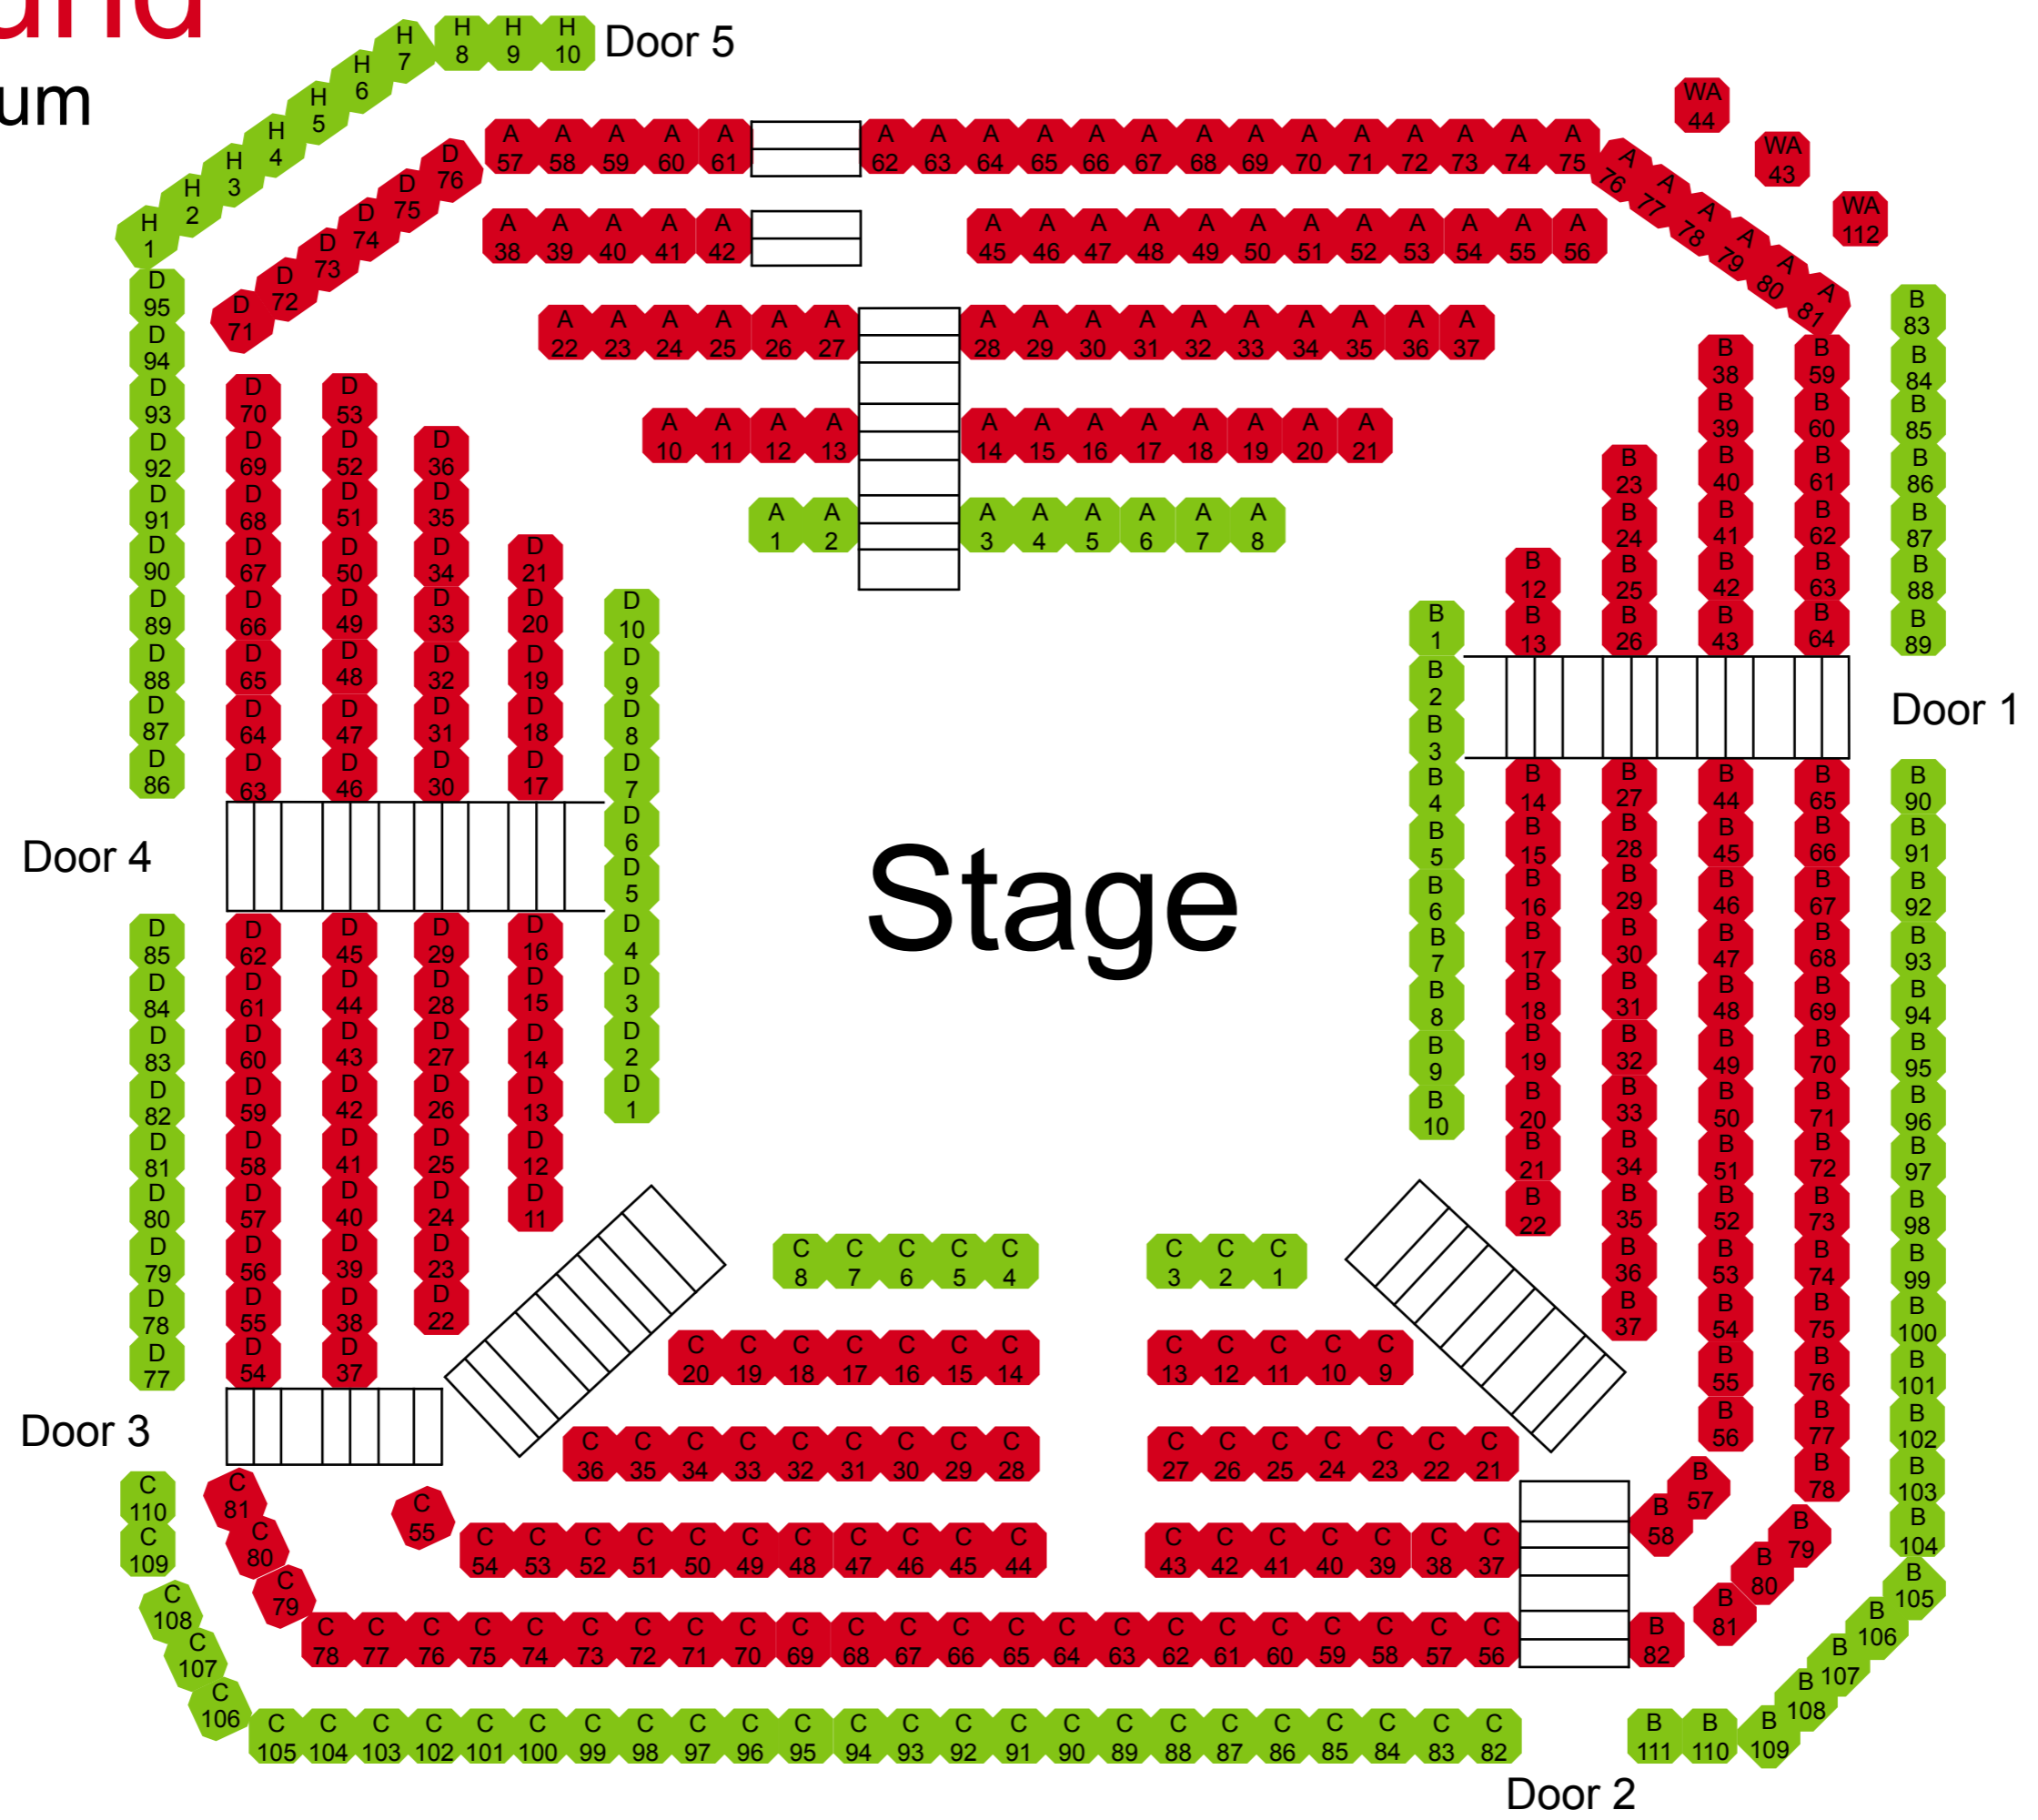

The Round auditorium

STEPHEN
JOSEPH
THEATRE
SCARBOROUGH

To
Foyer