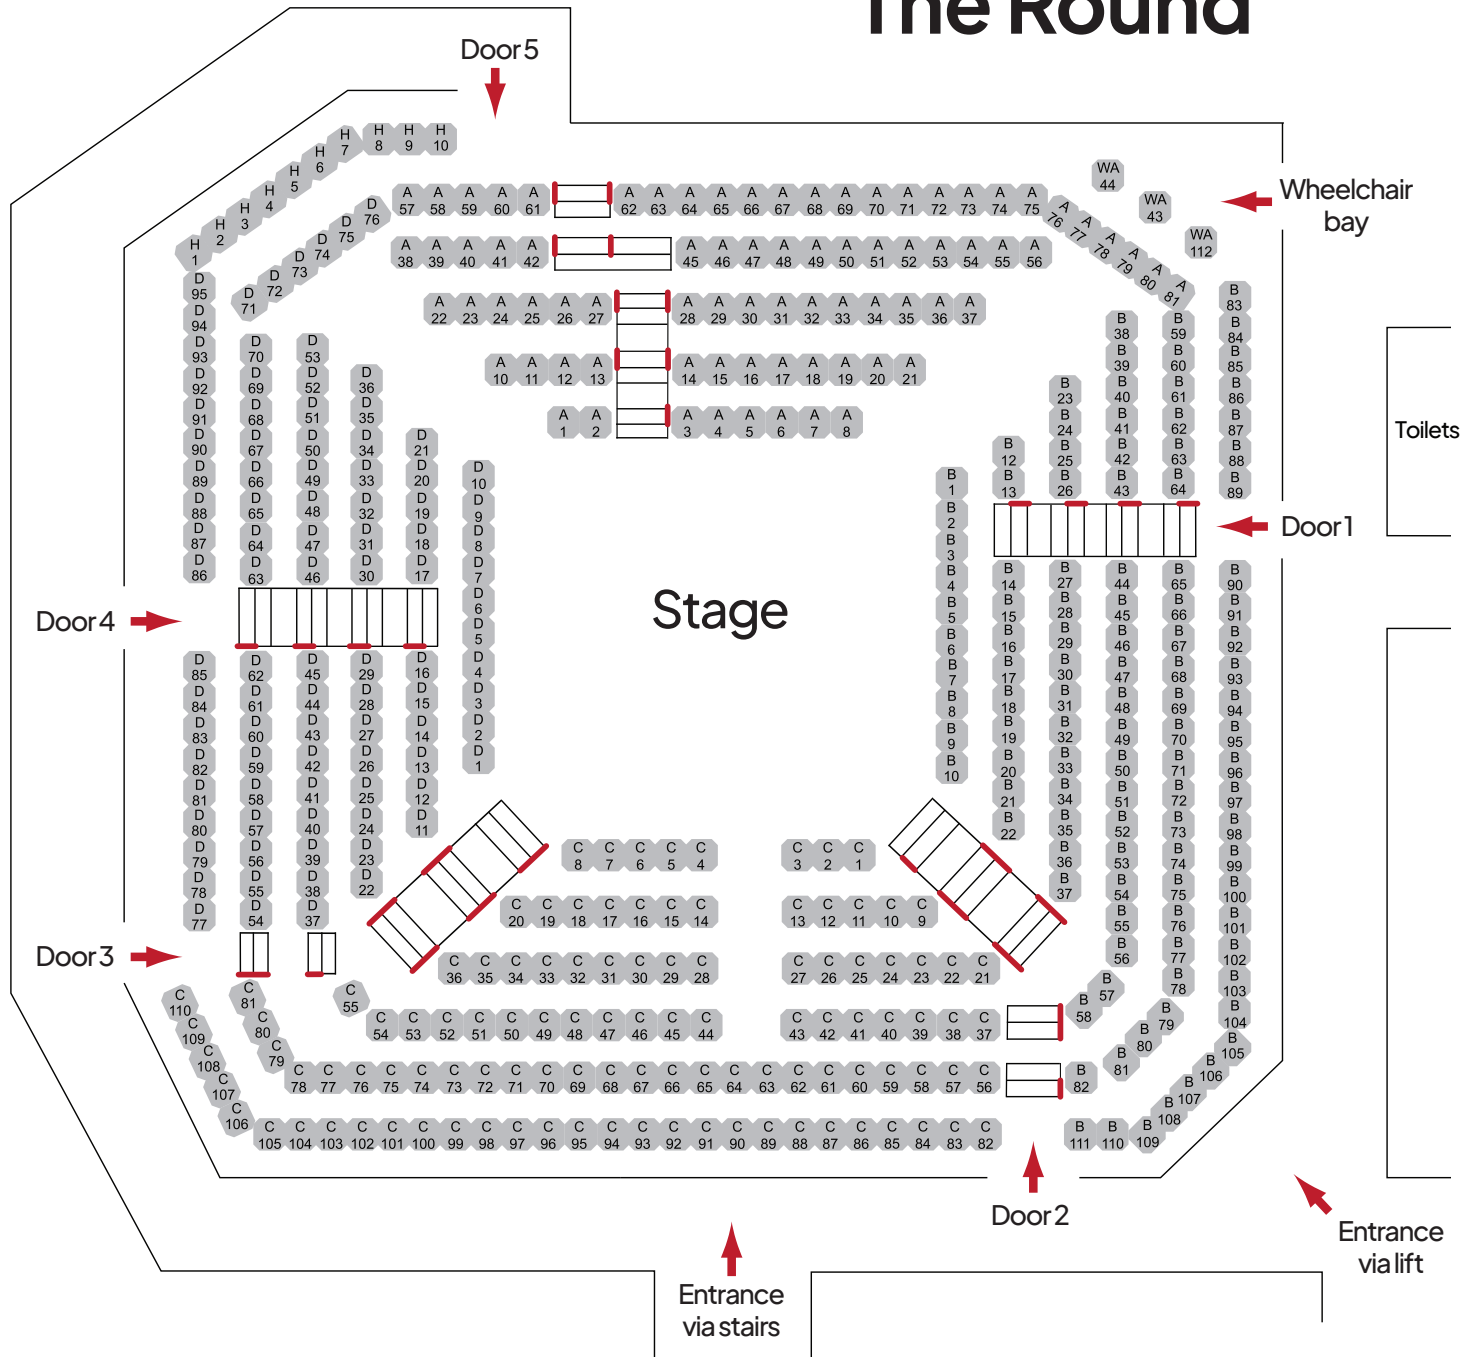

The Round

Please note:

Our building has lots of stairs, so do take the lift if it's easier - you'll want **floor 2 for the Round** (if you arrive early and your floor is unavailable, you can wait in our foyer/bar area on floor 1).

Access to most seats involves either climbing or descending stairs - we've marked handrails in red.

In the Round, **level access to the front row via the stage** is often available on request.

The **back row seats** in the Round have a leaner bar in front and no armrests in between seats.

The McCarthy

Please note:

Our building has lots of stairs, so do take the lift if it's easier - you'll want **floor 3 for the McCarthy** (if you arrive early and your floor is unavailable, you can wait in our foyer/bar area on floor 1).

Access to most seats involves either climbing or descending stairs - we've marked handrails in red.