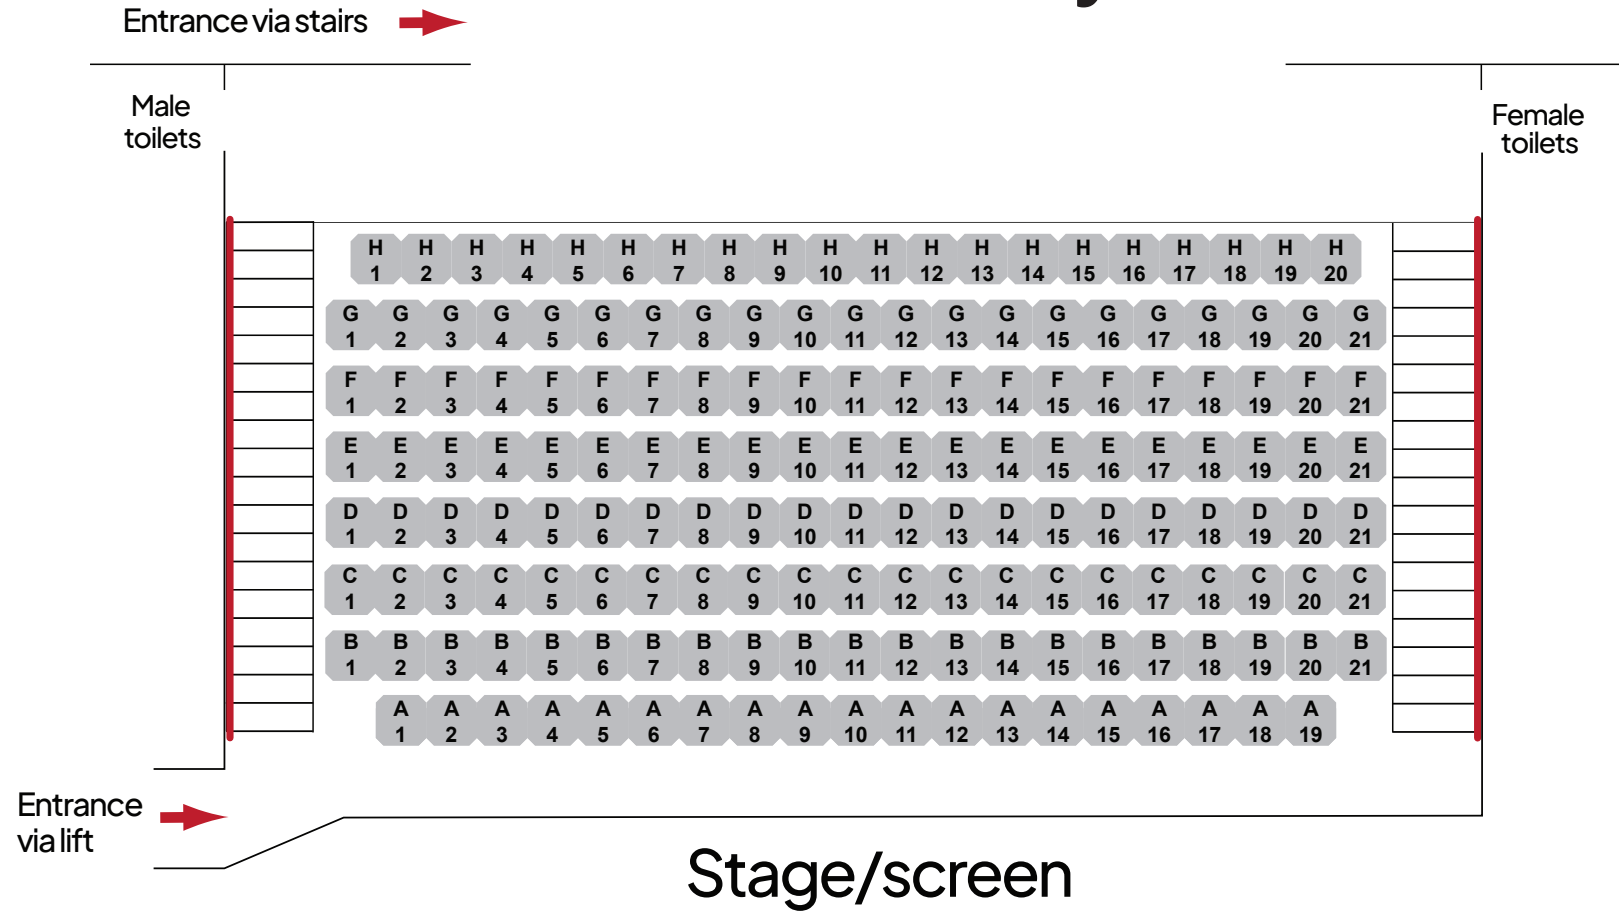

The Round

Please note:

Our building has lots of stairs, so do take the lift if it's easier - you'll want **floor 2 for the Round** (if you arrive early and your floor is unavailable, you can wait in our foyer/bar area on floor 1).

Access to most seats involves either climbing or descending stairs - we've marked handrails in red.

In the Round, **level access to the front row via the stage** is often available on request.

The **back row seats** in the Round have a leaner bar in front and no armrests in between seats.

The McCarthy

Please note:

Our building has lots of stairs, so do take the lift if it's easier - you'll want **floor 3 for the McCarthy** (if you arrive early and your floor is unavailable, you can wait in our foyer/bar area on floor 1).

Access to most seats involves either climbing or descending stairs - we've marked handrails in red.