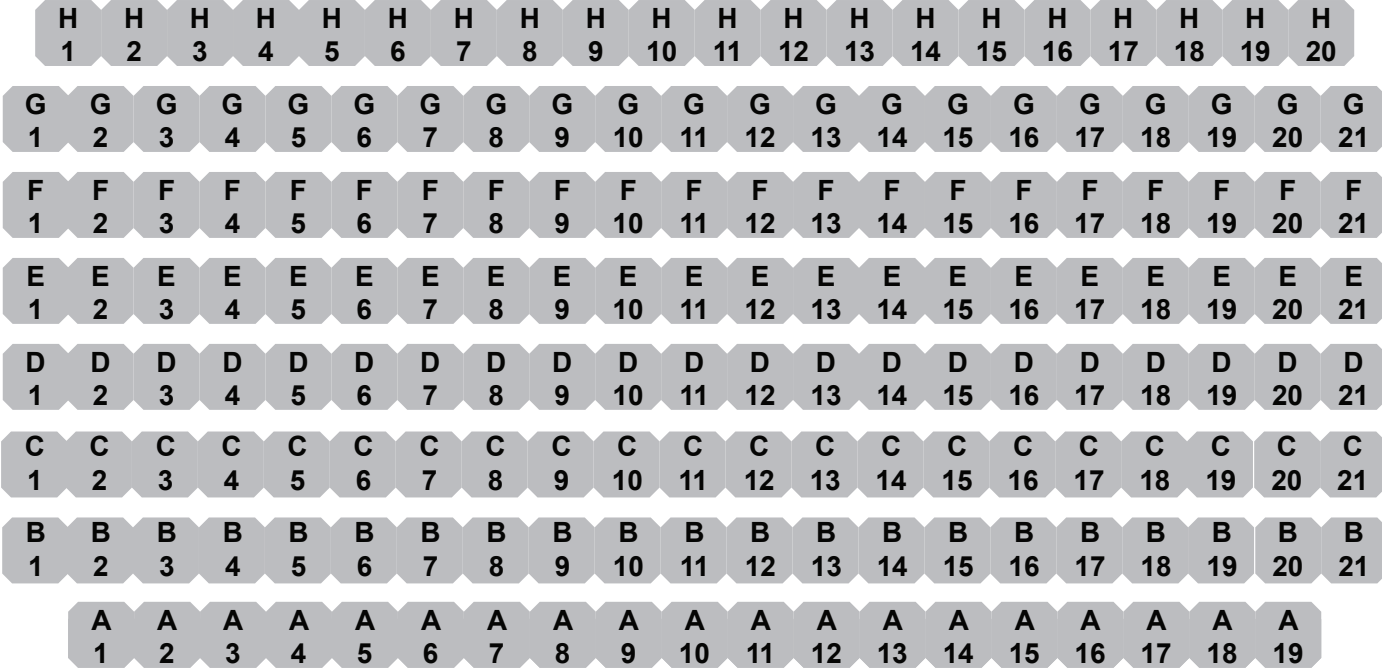

The Round

STEPHEN
JOSEPH
THEATRE
SCARBOROUGH

The McCarthy

STEPHEN
JOSEPH
THEATRE
SCARBOROUGH

Entrance via stairs →

Male
toilets

Female
toilets

Entrance
via lift →

Stage/screen