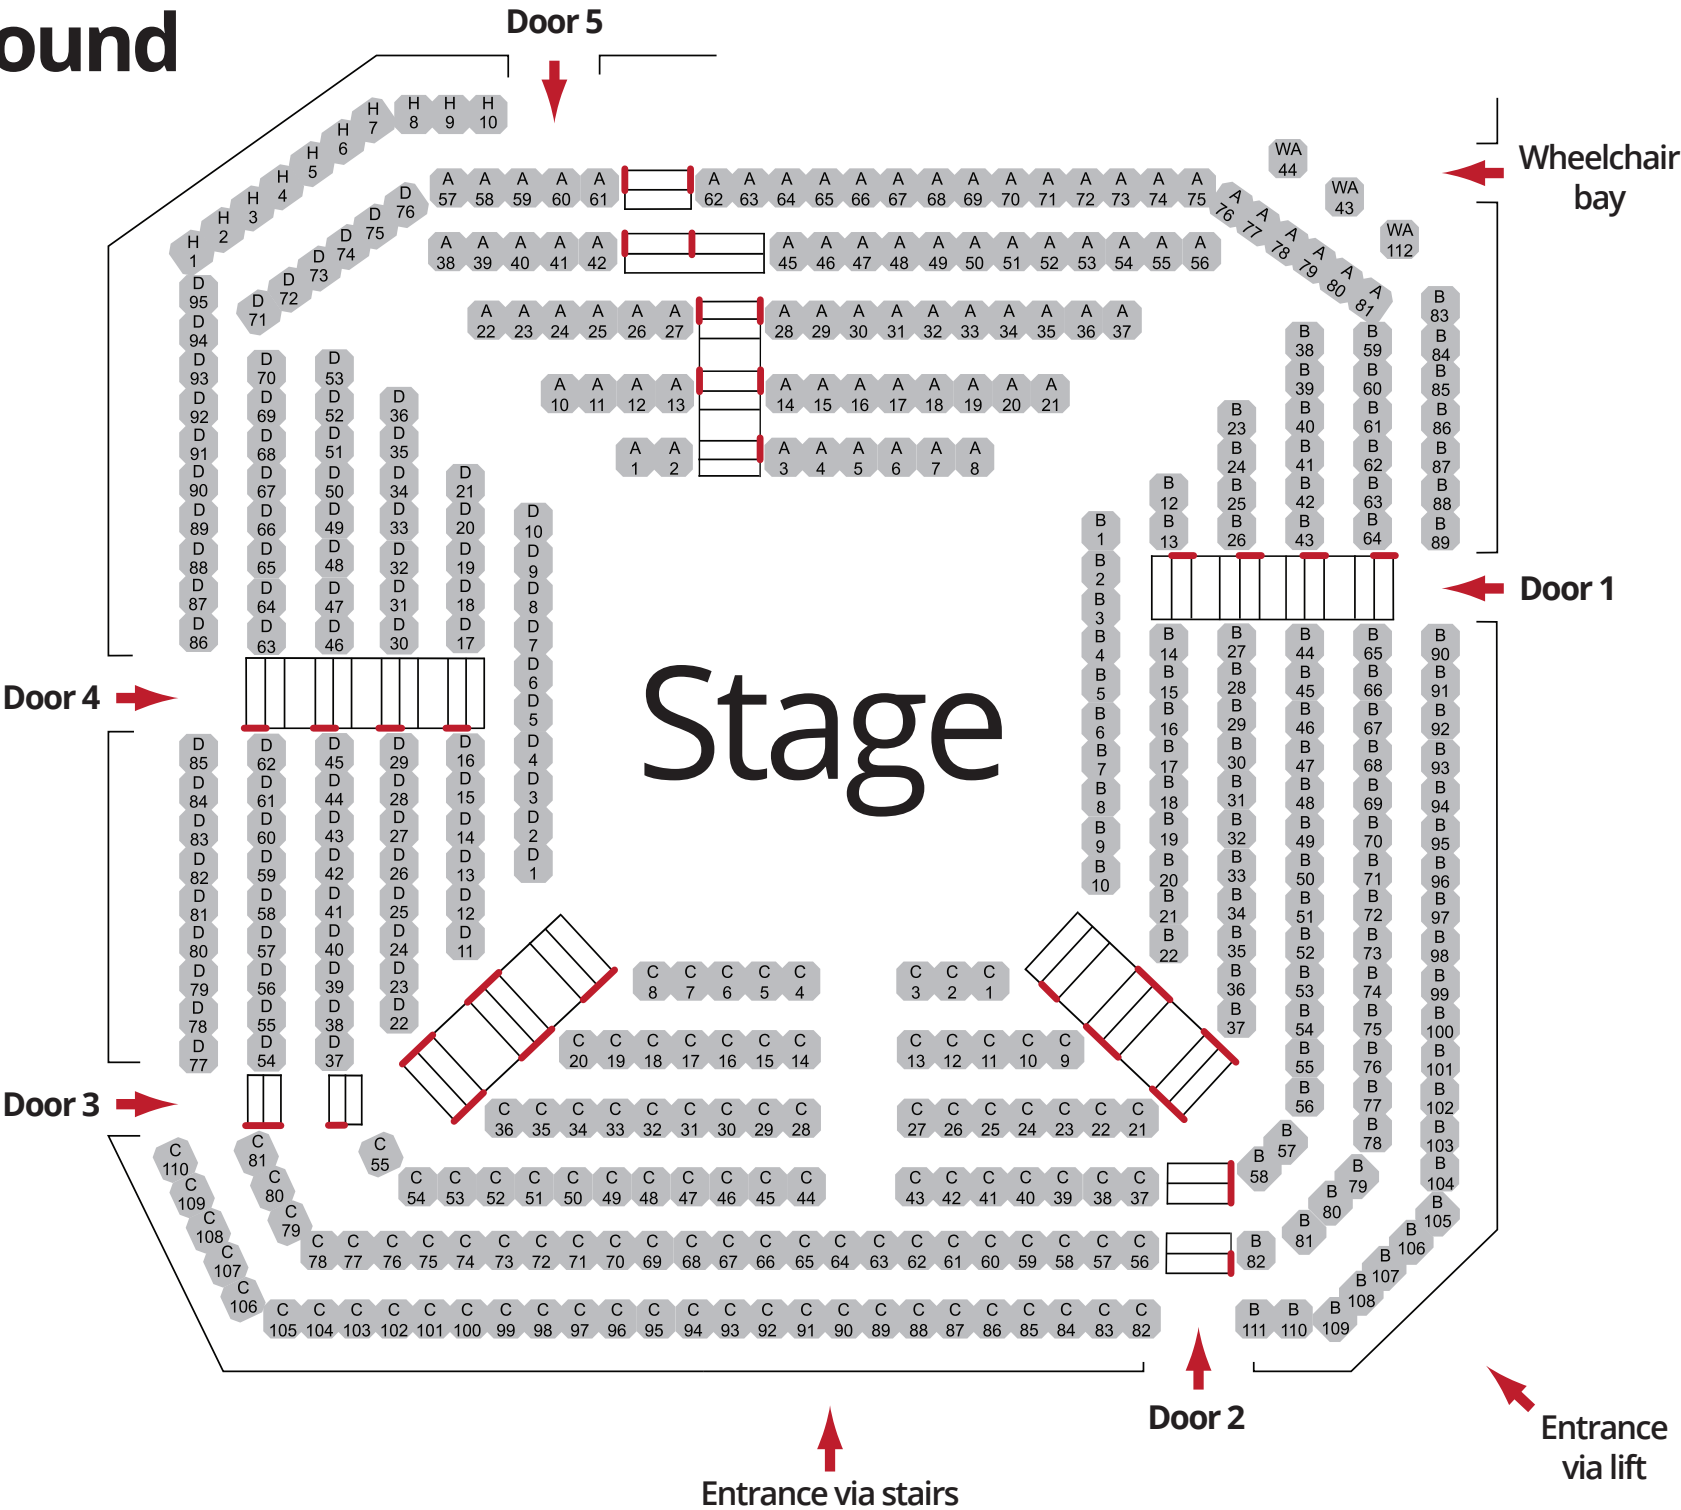

The Round

STEPHEN
JOSEPH
THEATRE
SCARBOROUGH

The McCarthy

STEPHEN
JOSEPH
THEATRE
SCARBOROUGH

Entrance via stairs →

Male
toilets

Female
toilets

Entrance
via lift →

Stage/screen