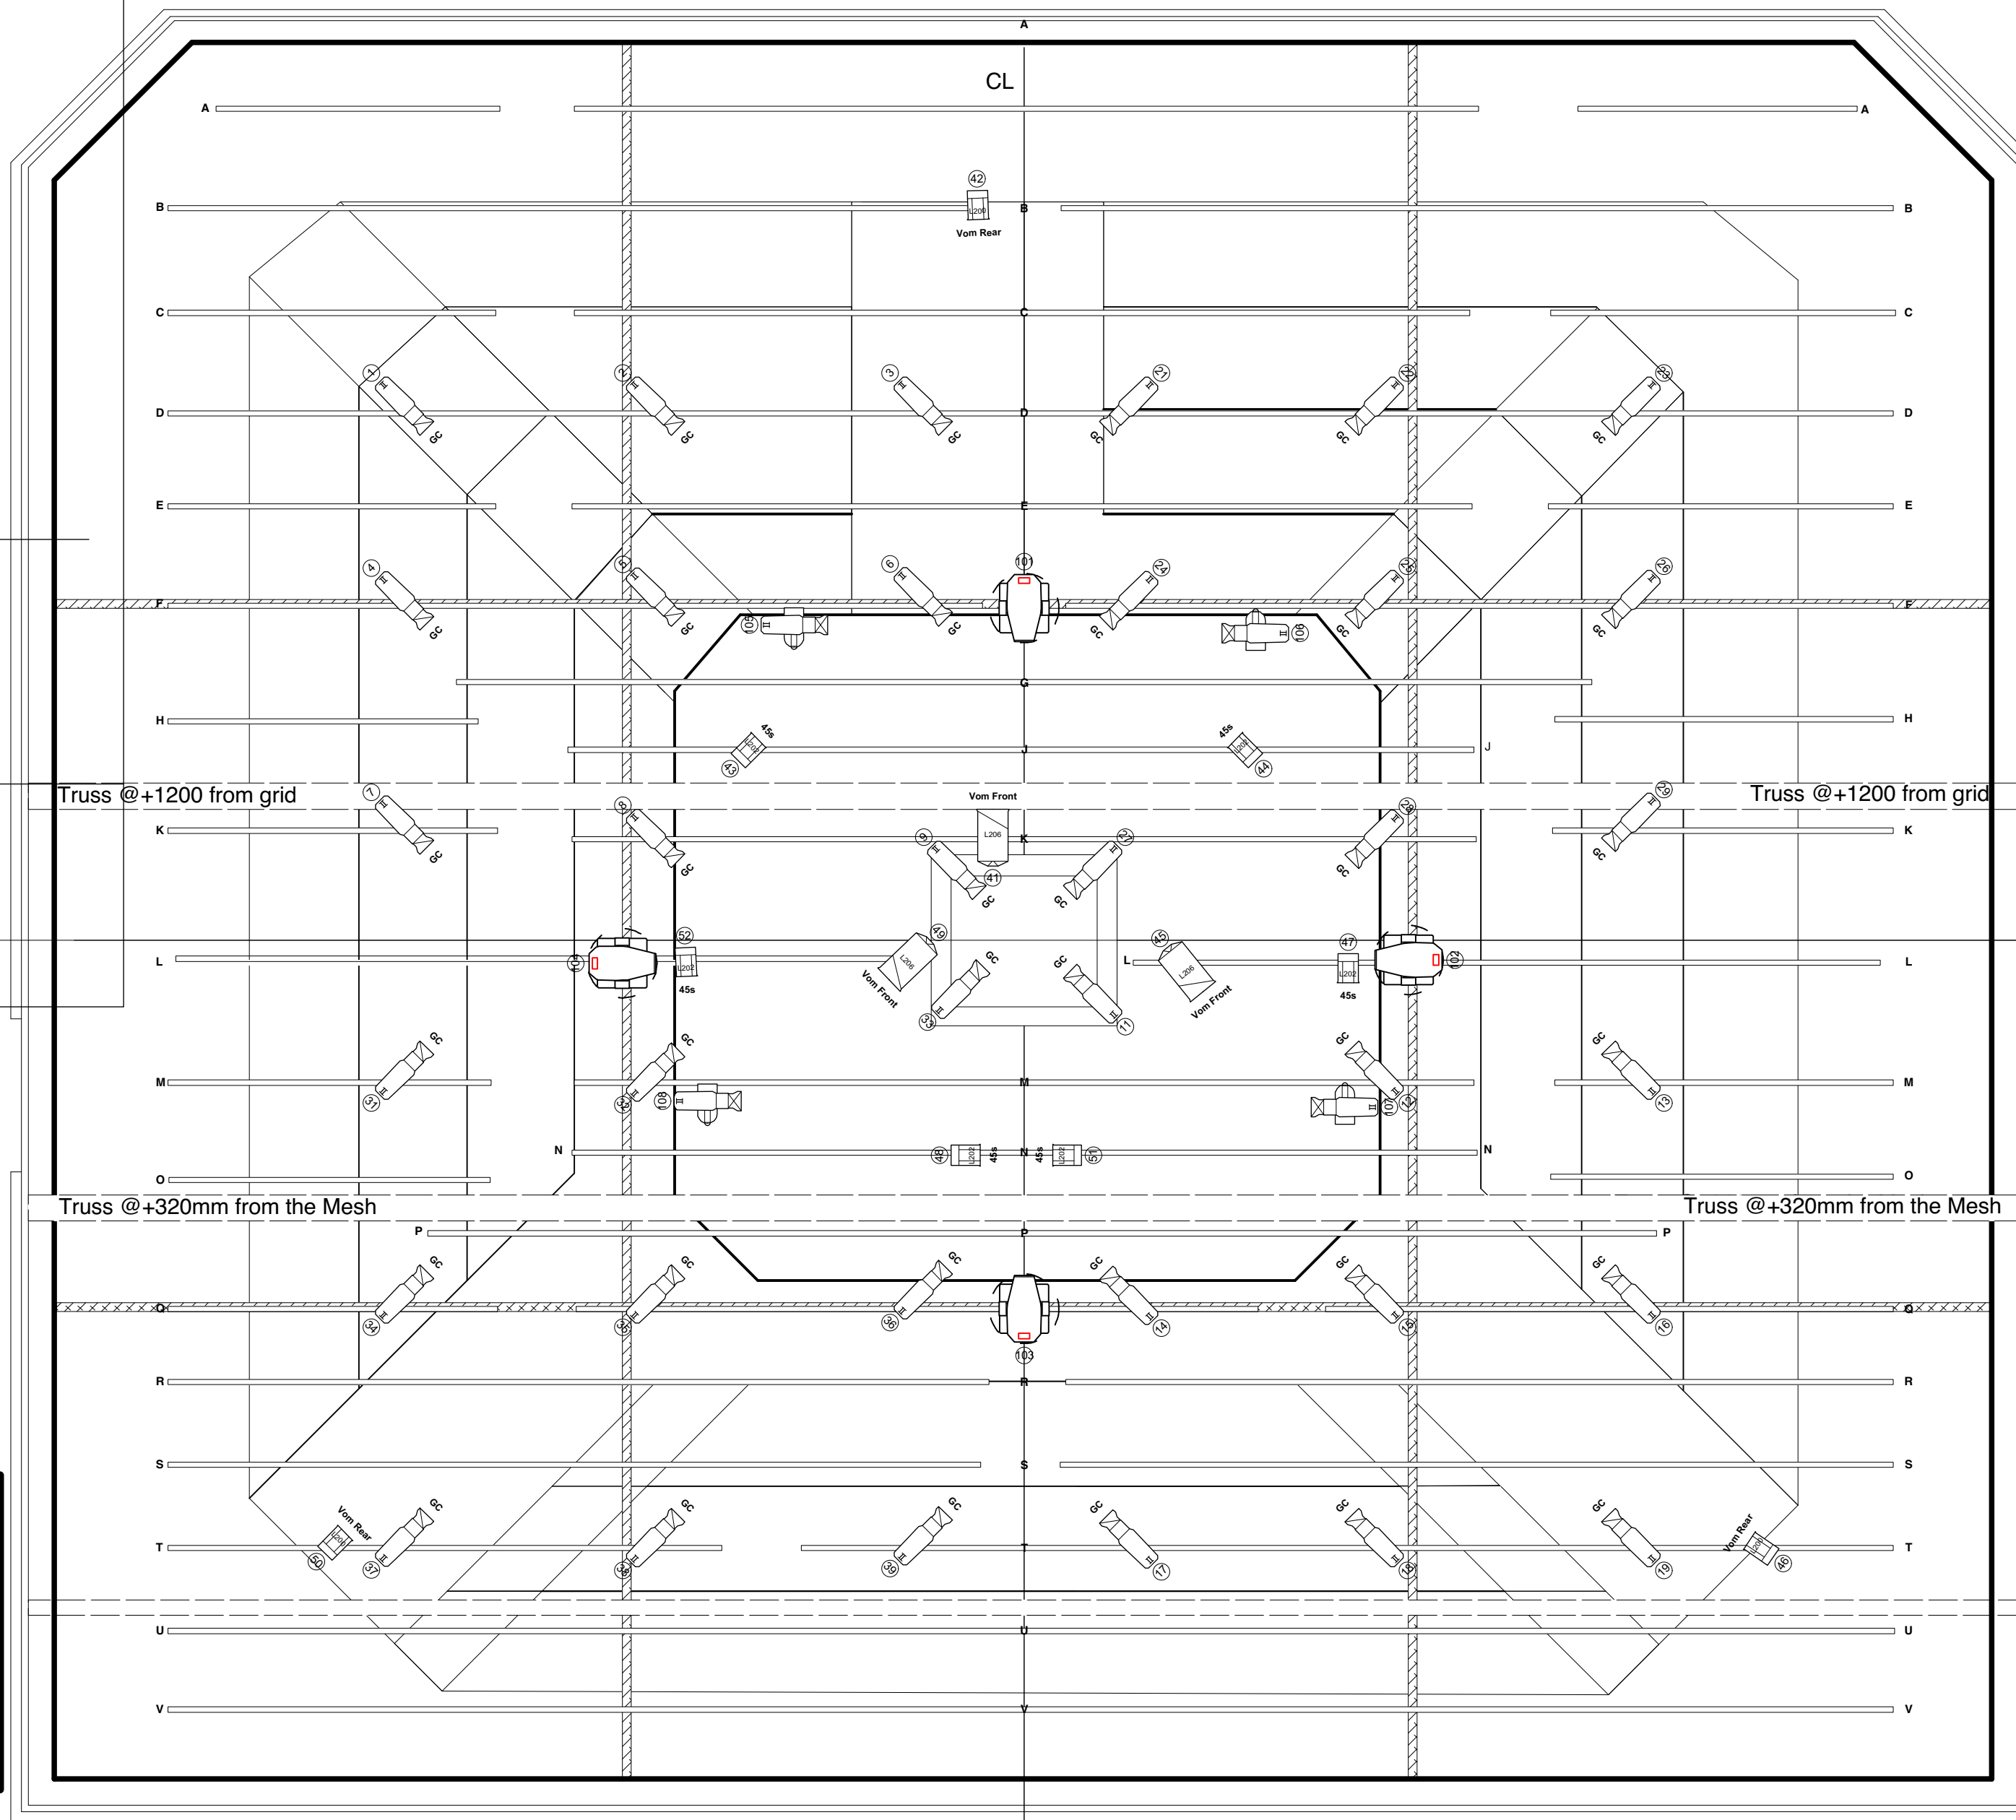

Accessory

Light

 Selecon Acclaim Axial 24°-44° 3

 ETC Source-4 19° 4

 ETC Source4 LED2LS 26deg 36

 Strand Quartet PC 9

Moving Light

 Ayrton Ghibli 4

Typical

Purpose

Channel

Color Summary

Color	Size	Count
● L200	150mm	3
● L202	150mm	6
● L206	150mm	3

CL

SJT Round Basic Cover

Venue: The Round, Stephen Joseph Theatre

Director:

Designer:

Lighting: Paul Stear

Date: 15/2/16

Scale: 1:25 @A0